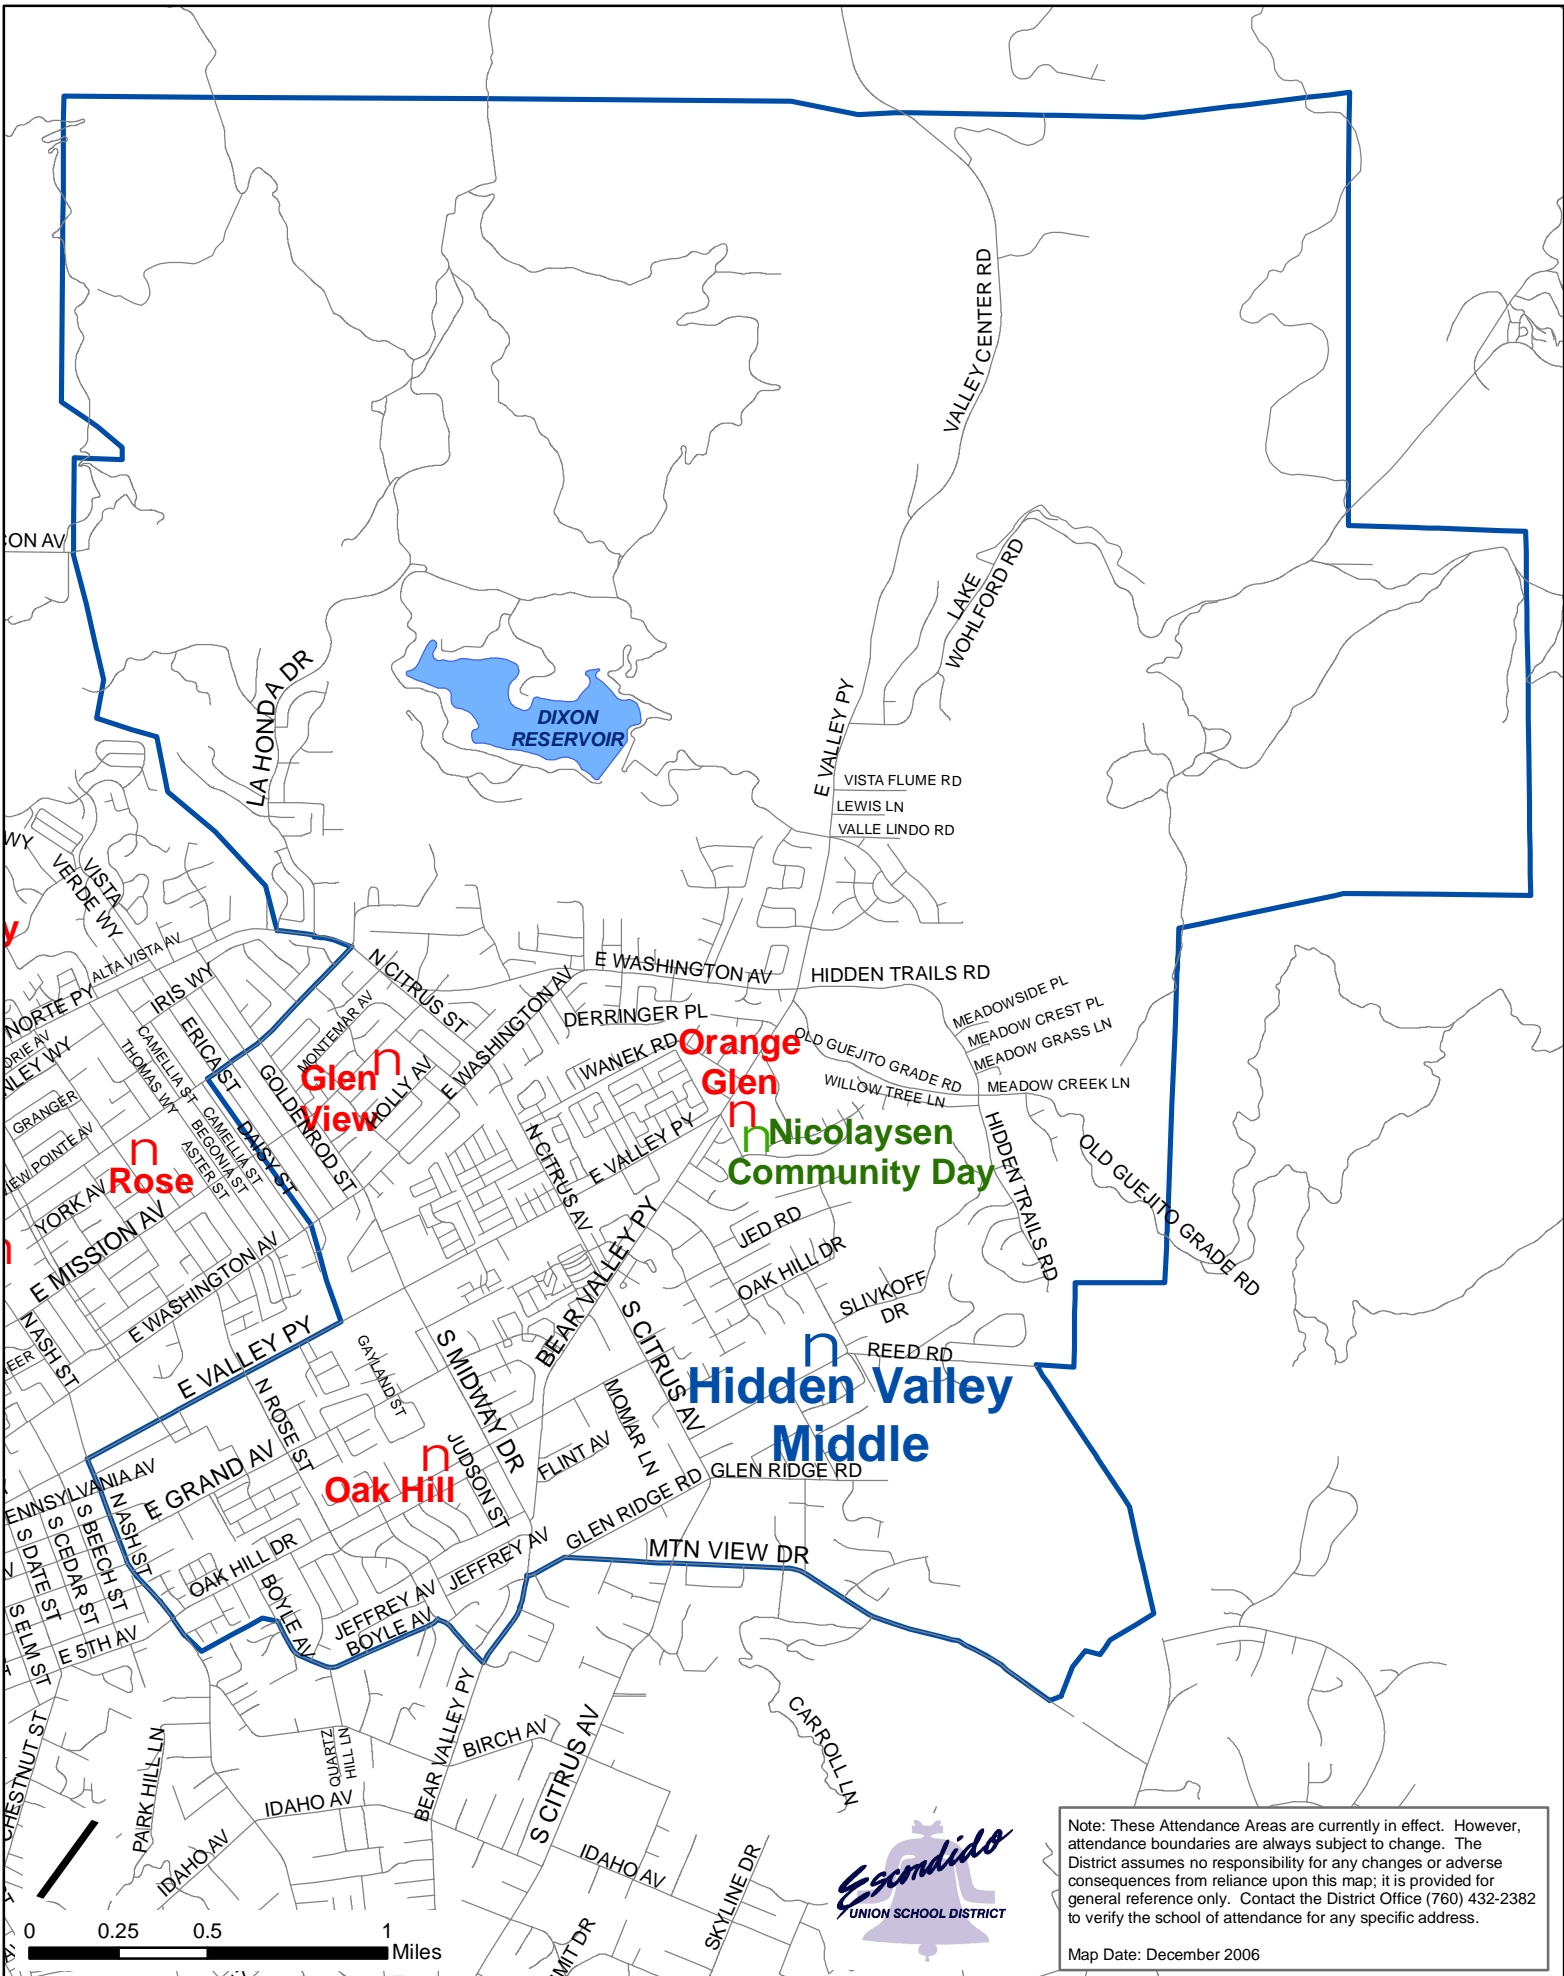

HIDDEN VALLEY MIDDLE SCHOOL BOUNDARY

Note: These Attendance Areas are currently in effect. However, attendance boundaries are always subject to change. The District assumes no responsibility for any changes or adverse consequences from reliance upon this map; it is provided for general reference only. Contact the District Office (760) 432-2382 to verify the school of attendance for any specific address.

Map Date: December 2006