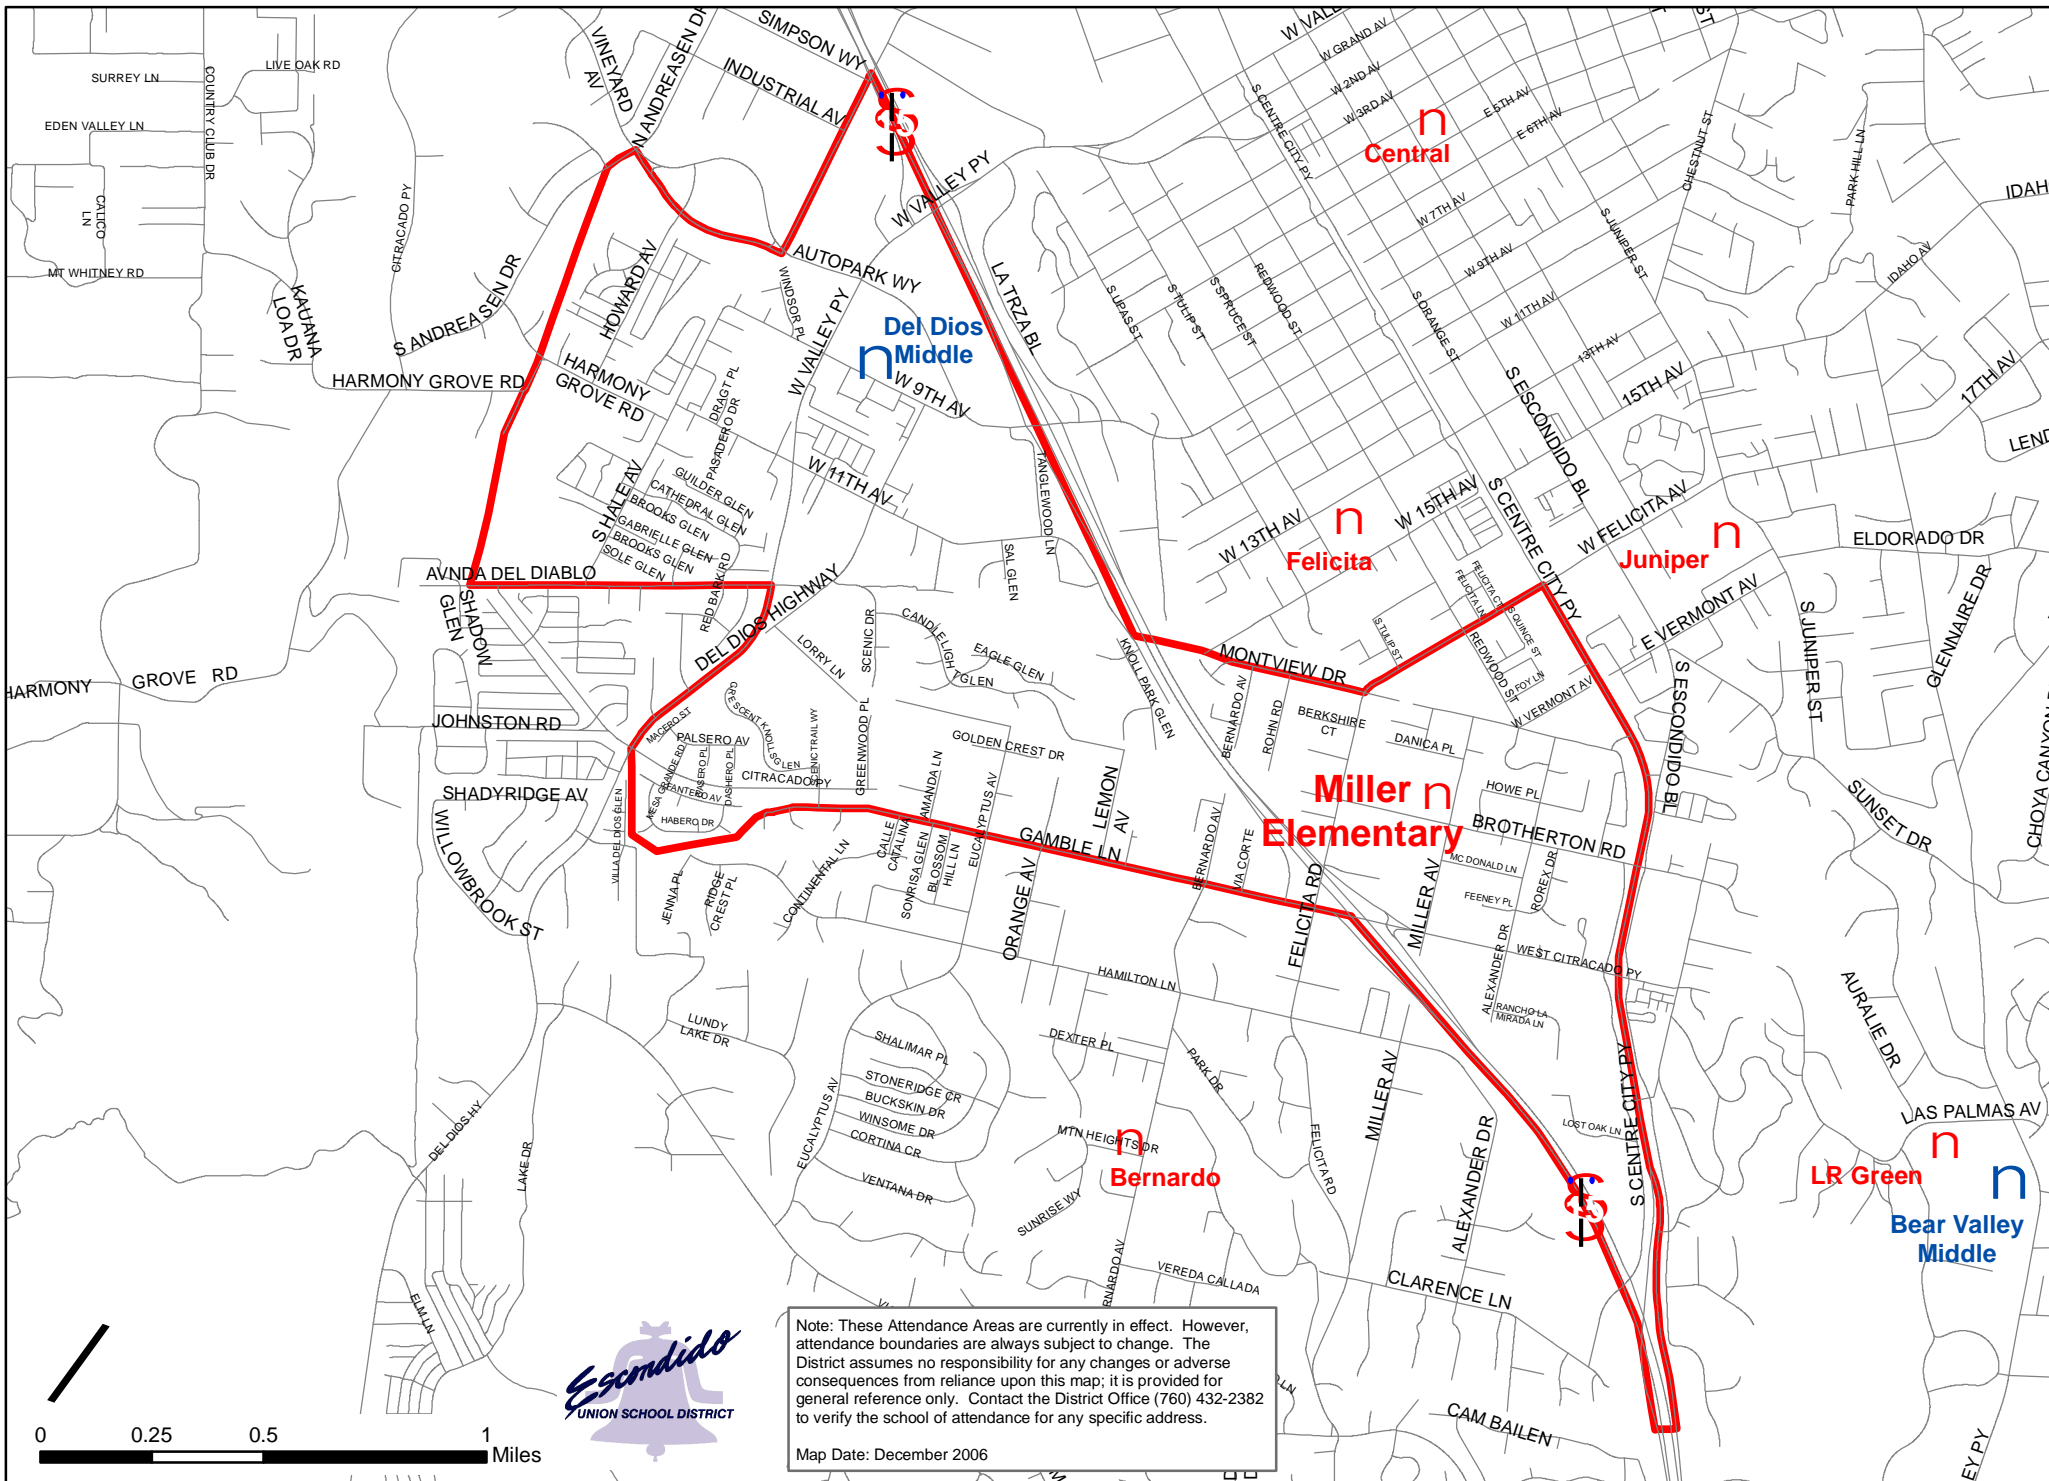

# MILLER ELEMENTARY SCHOOL BOUNDARY

Note: These Attendance Areas are currently in effect. However, attendance boundaries are always subject to change. The District assumes no responsibility for any changes or adverse consequences from reliance upon this map; it is provided for general reference only. Contact the District Office (760) 432-2382 to verify the school of attendance for any specific address.

Map Date: December 2006