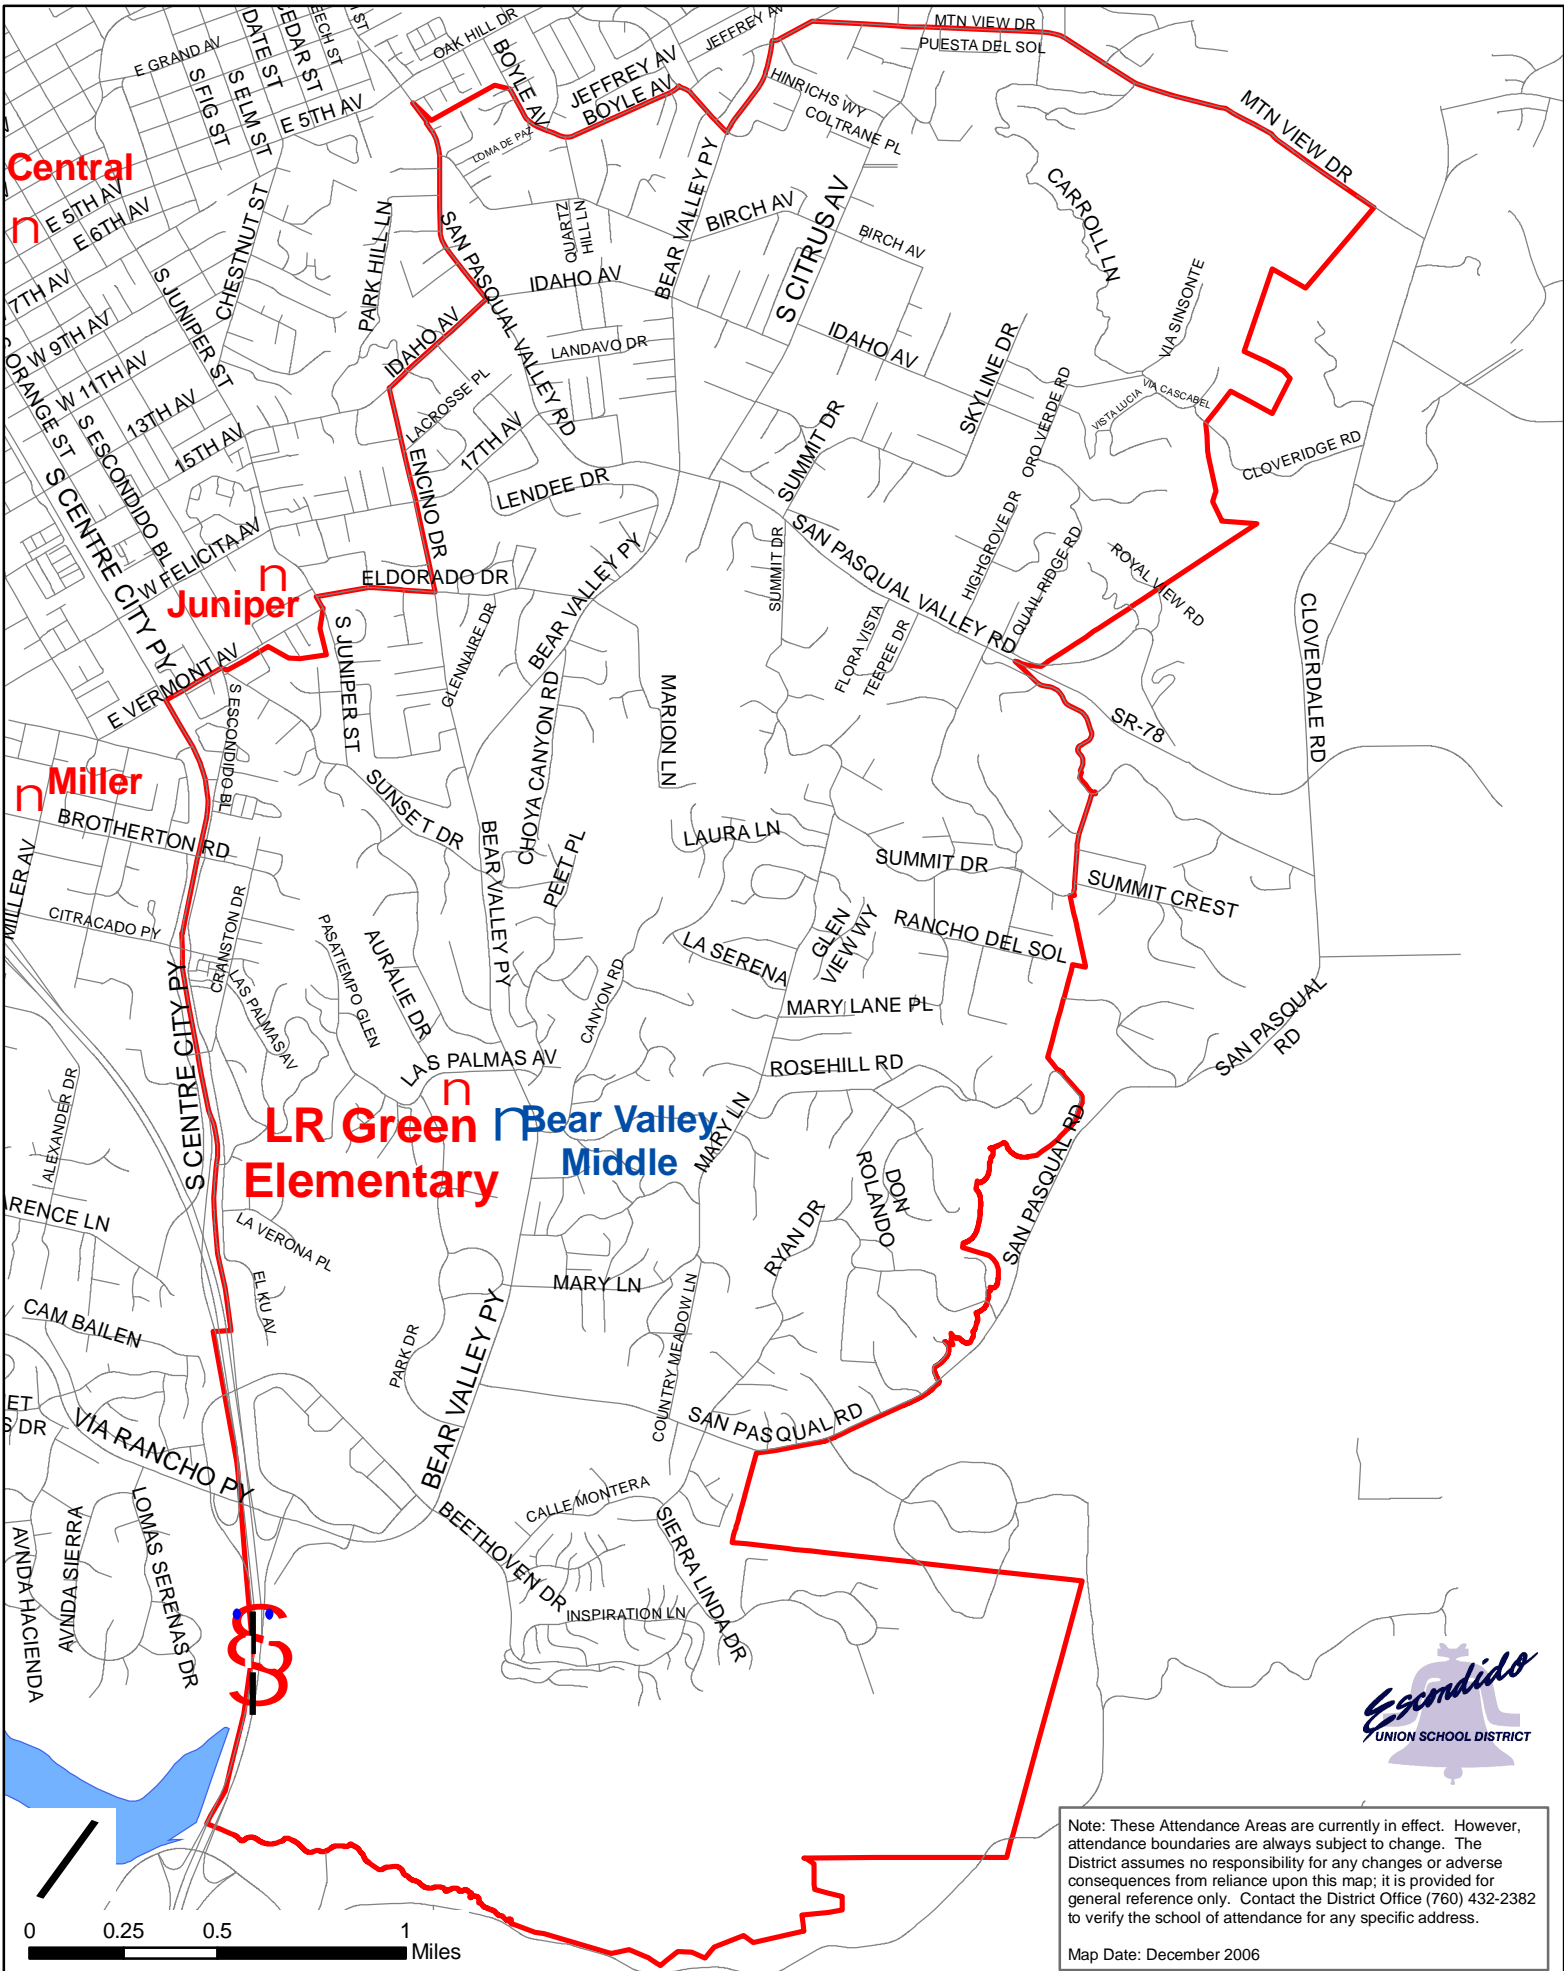

LR GREEN ELEMENTARY SCHOOL BOUNDARY

Note: These Attendance Areas are currently in effect. However, attendance boundaries are always subject to change. The District assumes no responsibility for any changes or adverse consequences from reliance upon this map; it is provided for general reference only. Contact the District Office (760) 432-2382 to verify the school of attendance for any specific address.

Map Date: December 2006