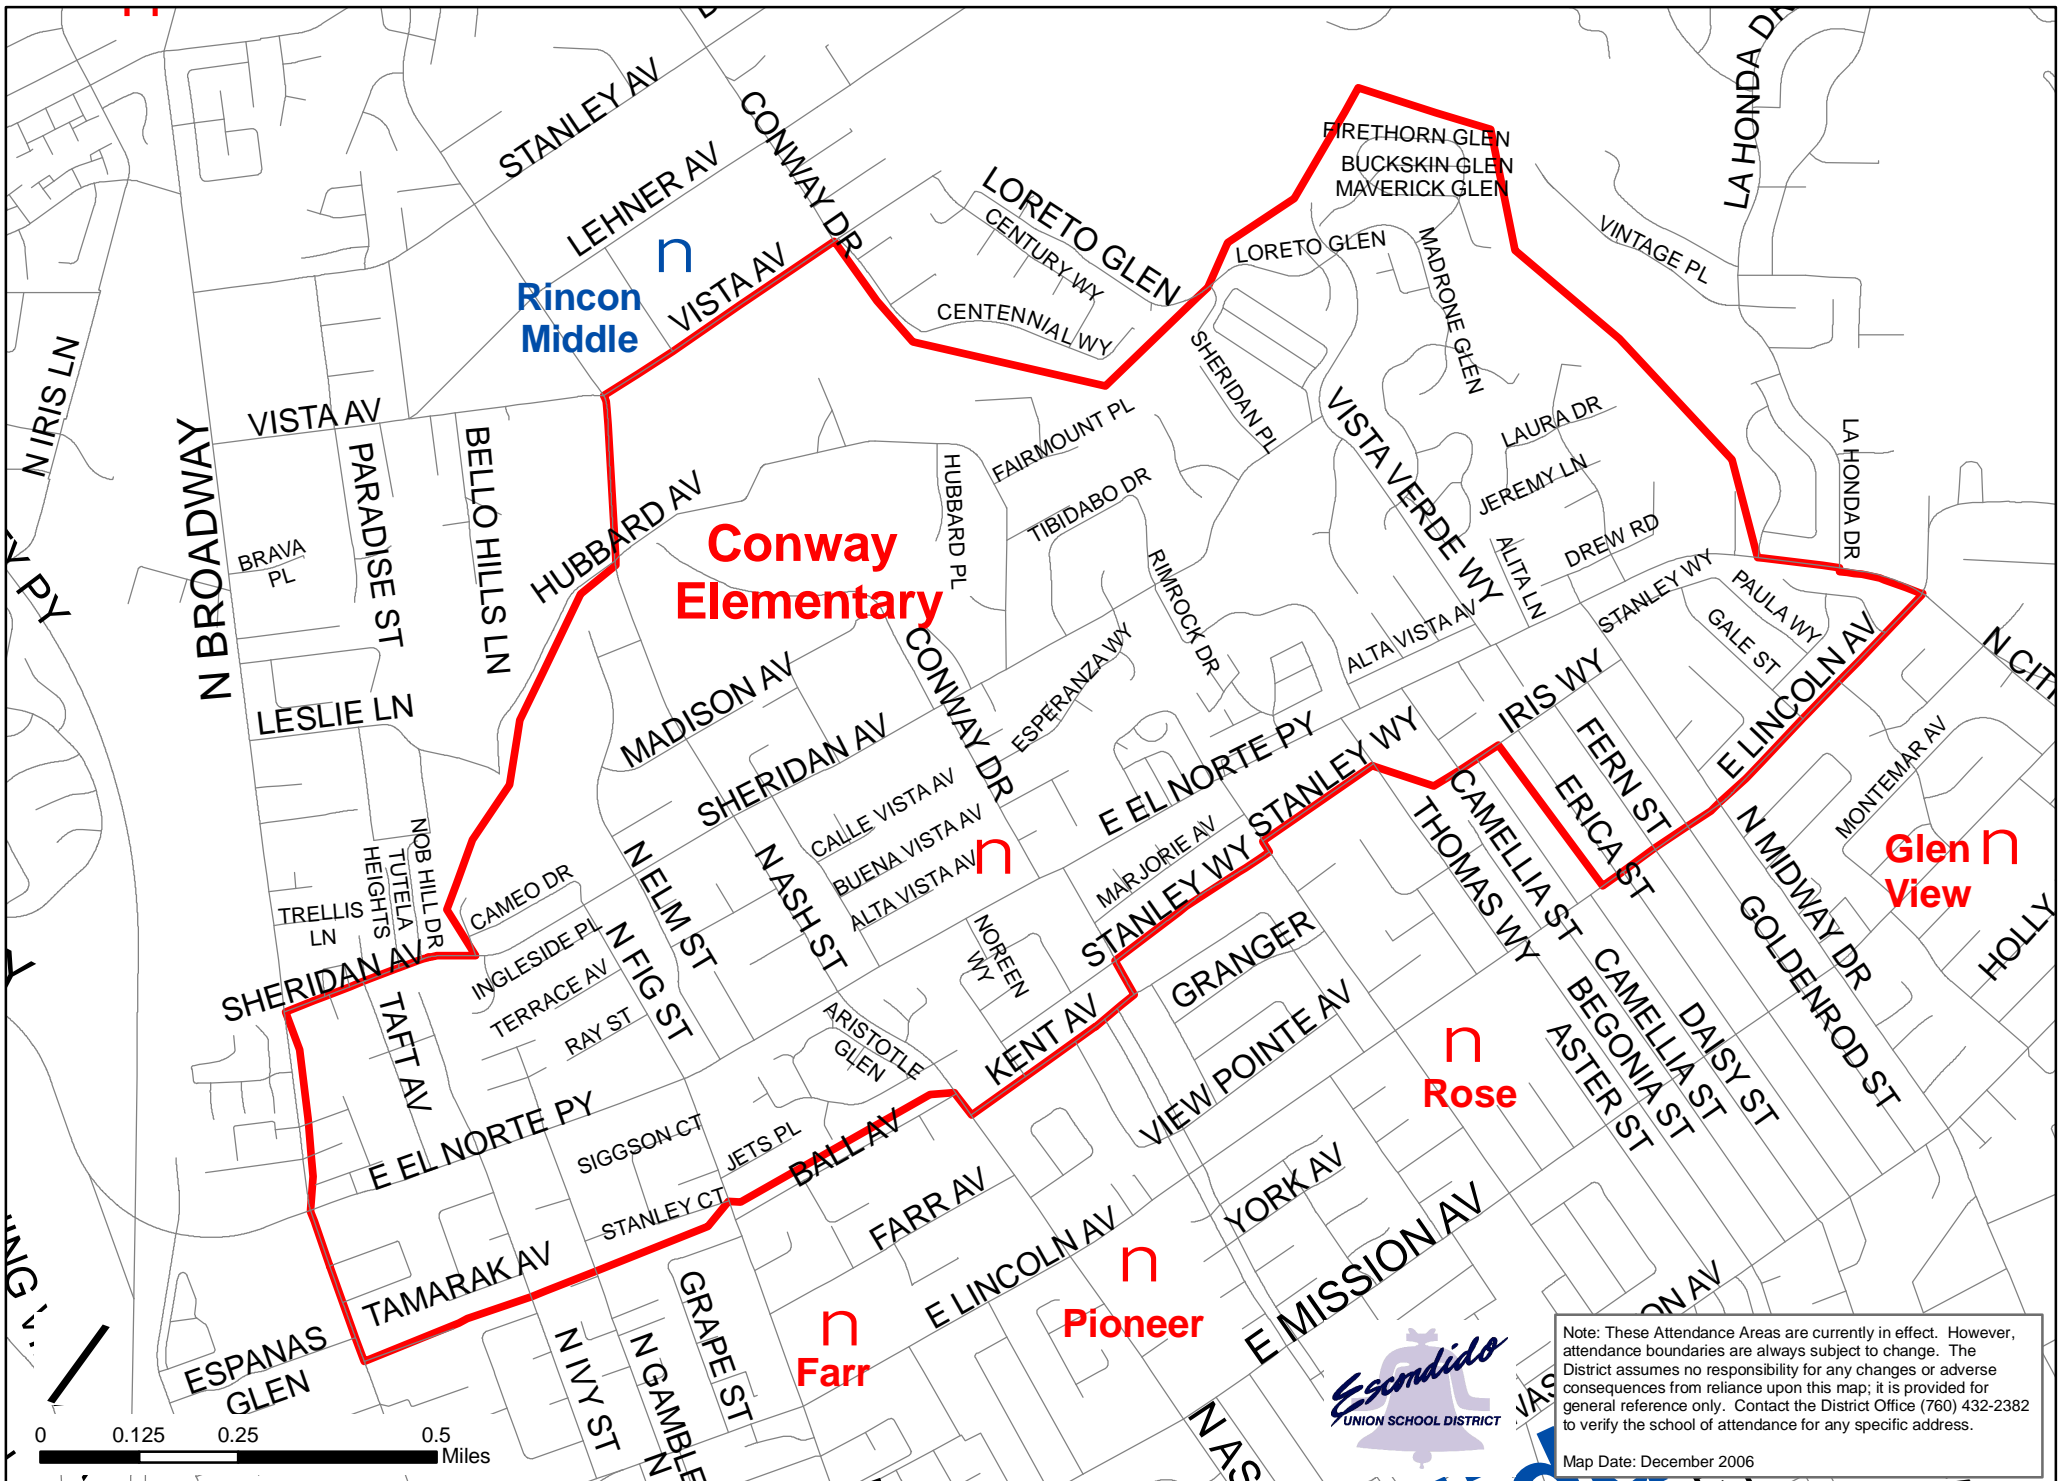

CONWAY ELEMENTARY SCHOOL BOUNDARY

Note: These Attendance Areas are currently in effect. However, attendance boundaries are always subject to change. The District assumes no responsibility for any changes or adverse consequences from reliance upon this map; it is provided for general reference only. Contact the District Office (760) 432-2382 to verify the school of attendance for any specific address.

Map Date: December 2006