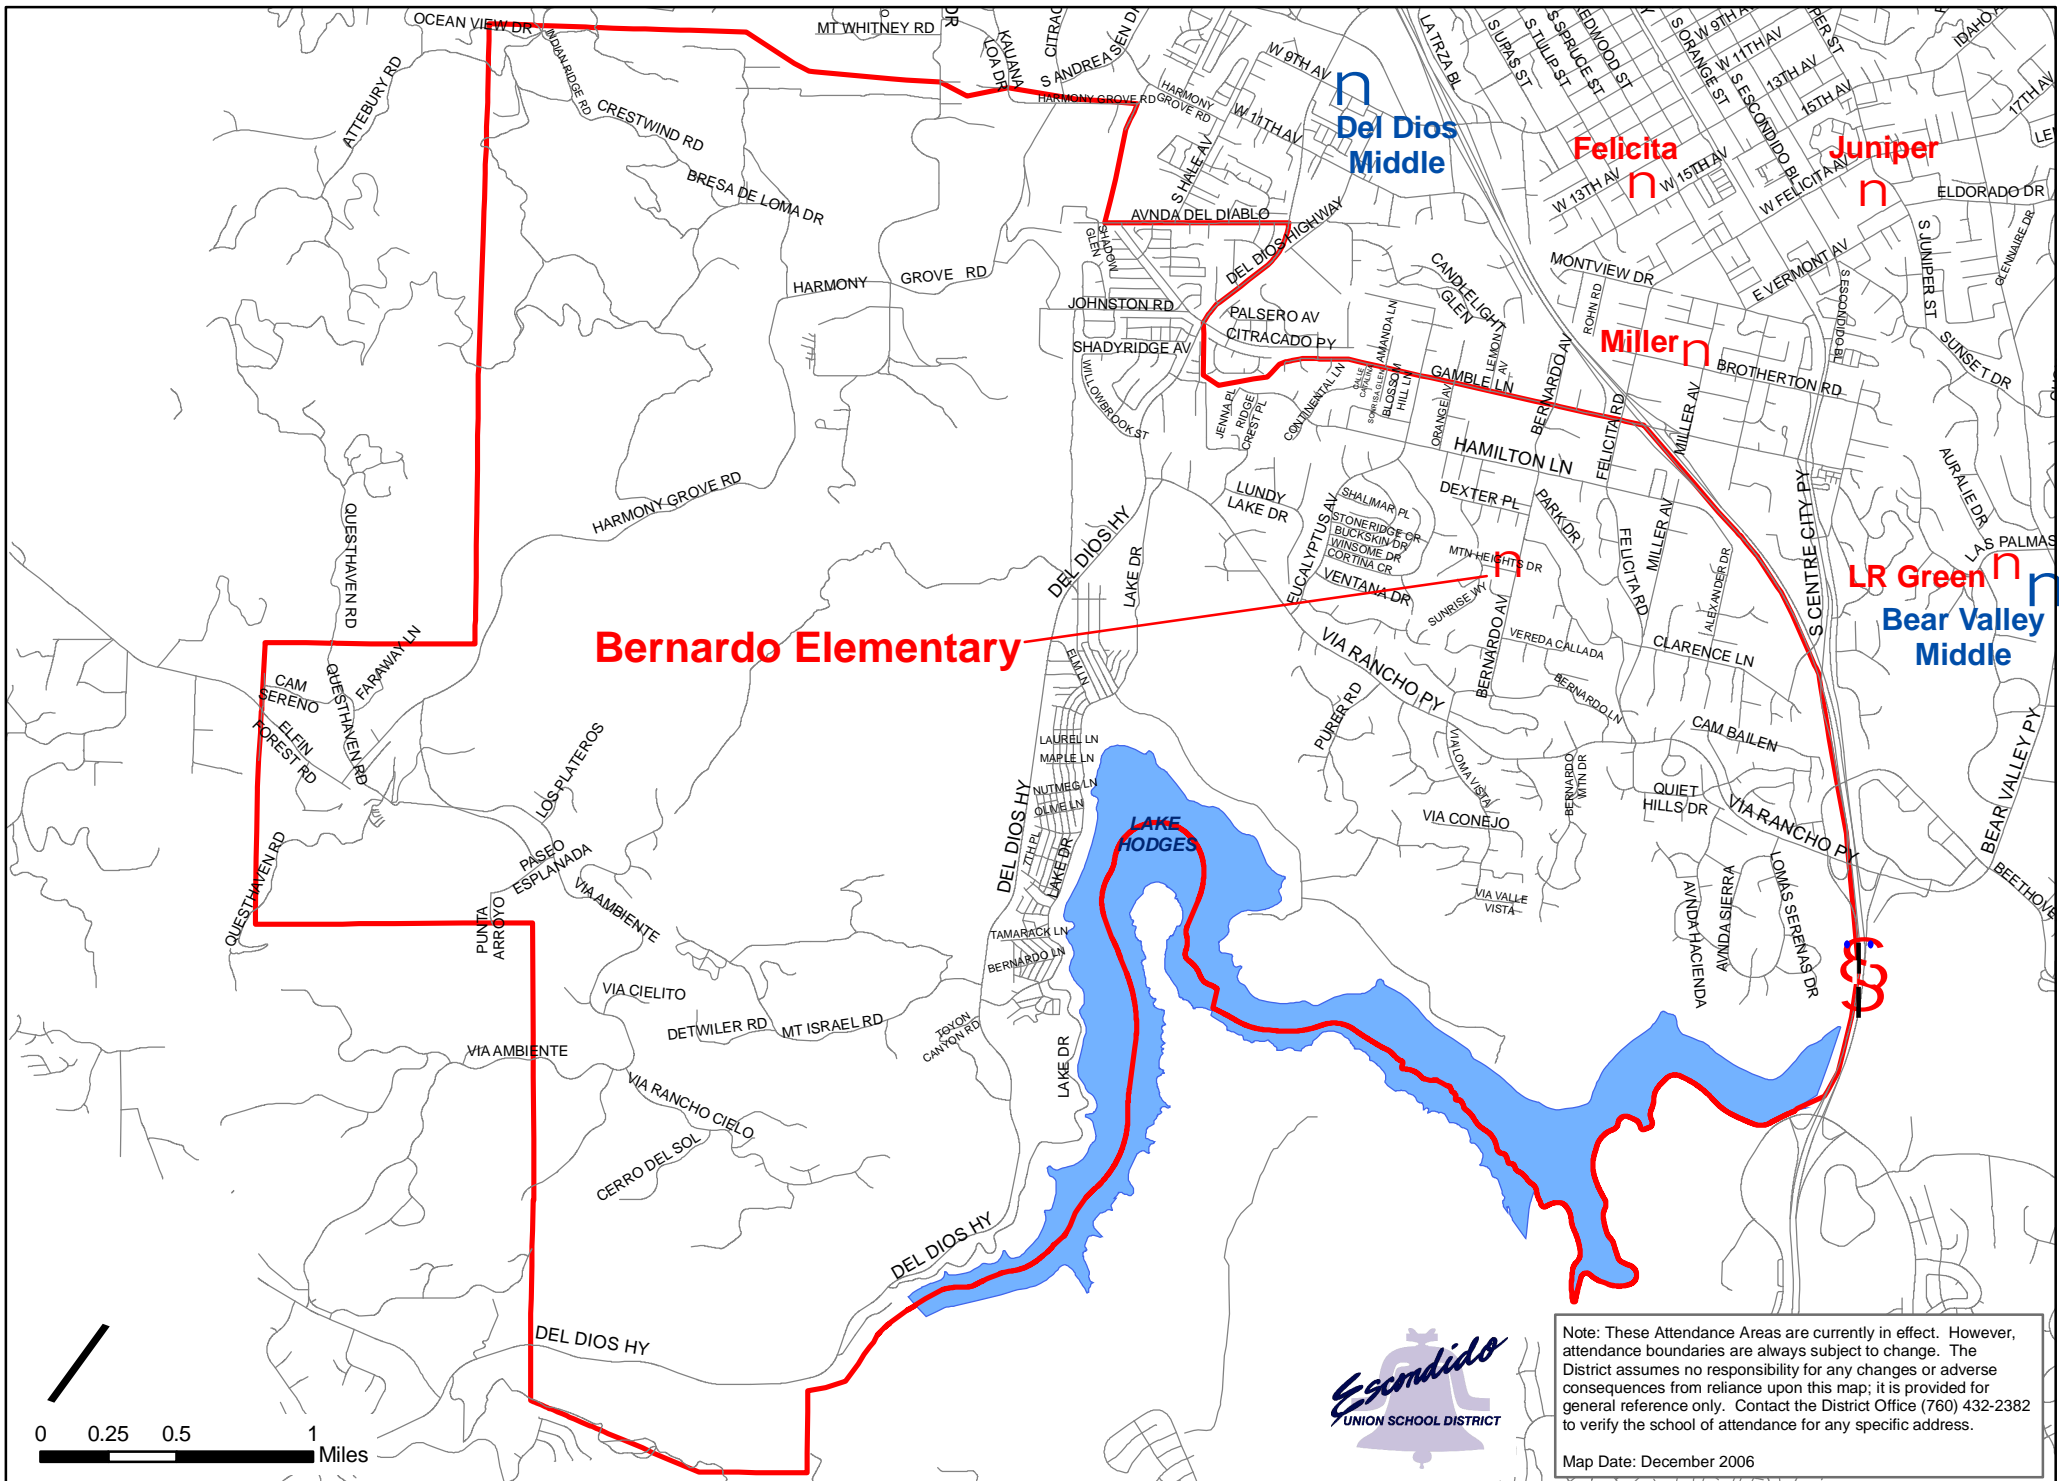

# BERNARDO ELEMENTARY SCHOOL BOUNDARY

**Bernardo Elementary**

**Del Dios Middle**

**Felicita**

**Juniper**

**Miller**

**LR Green**  
**Bear Valley Middle**

Note: These Attendance Areas are currently in effect. However, attendance boundaries are always subject to change. The District assumes no responsibility for any changes or adverse consequences from reliance upon this map; it is provided for general reference only. Contact the District Office (760) 432-2382 to verify the school of attendance for any specific address.

Map Date: December 2006